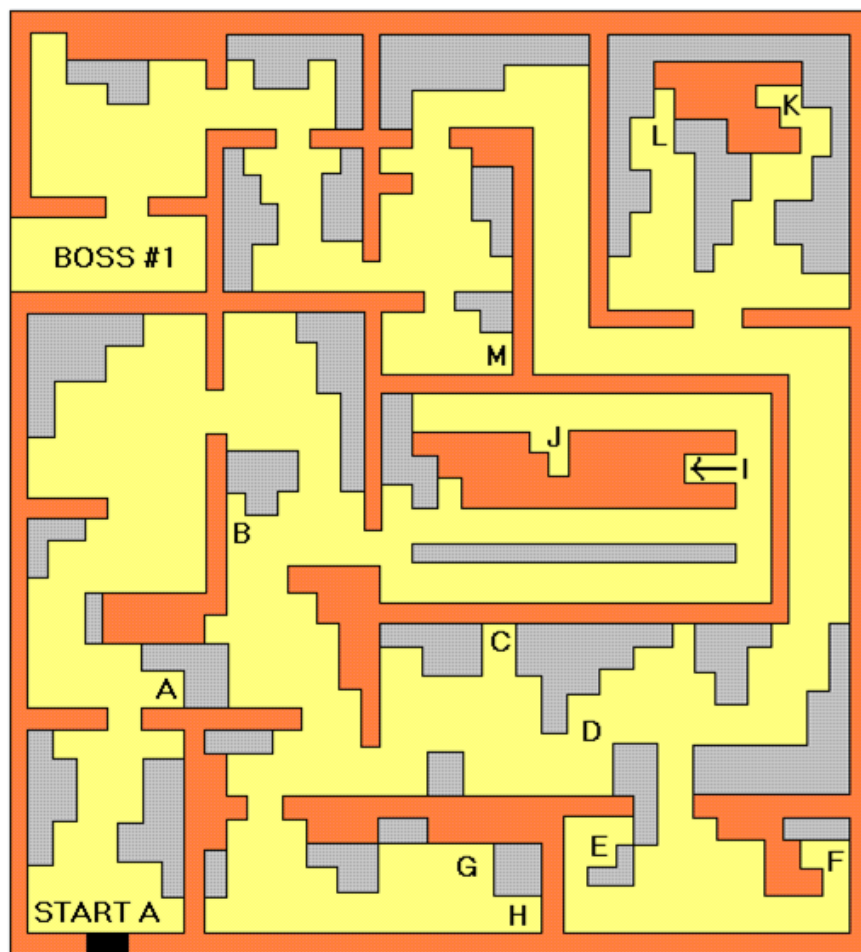

Kokiri Forest

Water Armour Location

Lake Hylia

Map Types

.Level Map

- Map level (start-to-finish)

Pokemon Red/Blue Mapthrough: Power Plant/Fuschia City Gym

Created By: StarFighters76@hotmail.com

Copyright: (12/24/12)

POWER PLANT

FUSCHIA CITY GYM

LEGEND:

A = Carbos	E = TM 25 (Thunder)	I = Voltorb	M = Electrode
B = Voltorb	F = Voltorb	J = Electrode	! = Trainer Battle
C = Voltorb	G = TM 33 (Reflect)	K = Rare Candy	BOSS #1 = Zapdos
D = Voltorb	H = Voltorb	L = HP Up	BOSS #2 = Koga
START A = Starting Point for Power Plant	START B = Starting Point for Fuschia Gym		