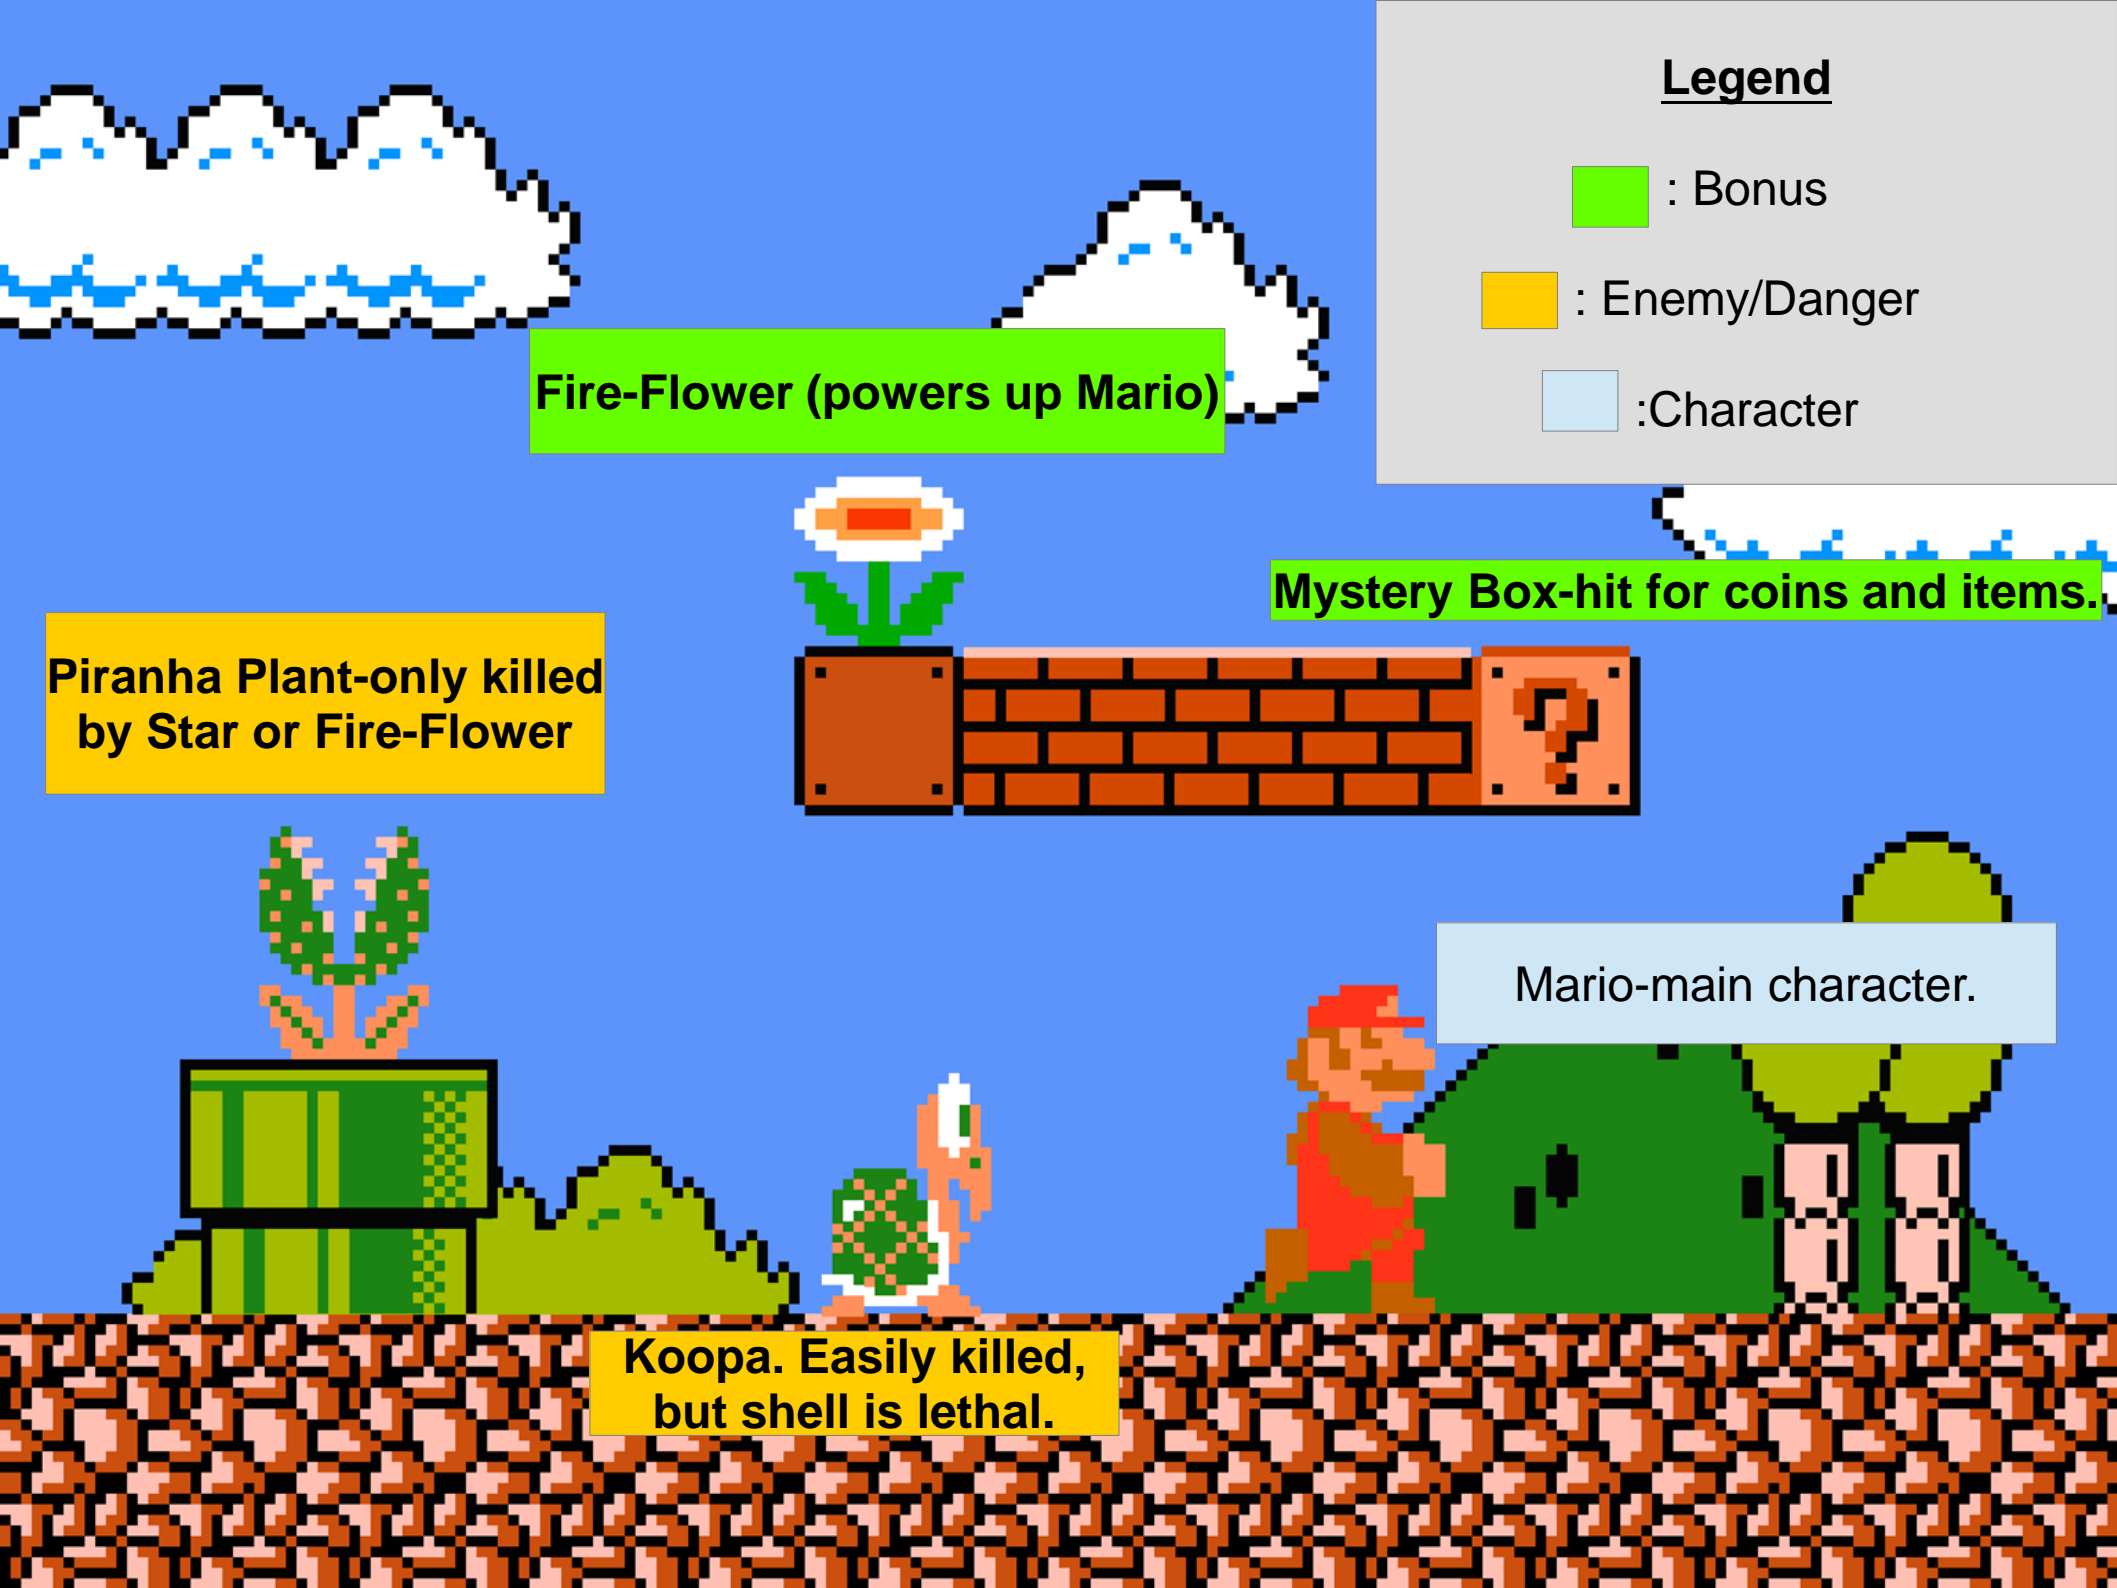

Legend

: Bonus

: Enemy/Danger

: Character

Fire-Flower (powers up Mario)

Mystery Box-hit for coins and items.

Piranha Plant-only killed
by Star or Fire-Flower

Mario-main character.

Koopa. Easily killed,
but shell is lethal.