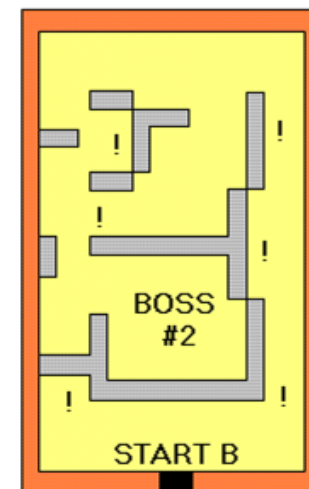

Kokiri Forest

Water Armour Location

Lake Hylia

Map Types

.Level Map

- Map level (start-to-finish)

Pokemon Red/Blue Mapthrough: Power Plant/Fuschia City Gym

Created By: StarFighters76@hotmail.com

Copyright: (12/24/12)

POWER PLANT

FUSCHIA CITY GYM

LEGEND:

A = Carbos	E = TM 25 (Thunder)	I = Voltorb	M = Electrode
B = Voltorb	F = Voltorb	J = Electrode	! = Trainer Battle
C = Voltorb	G = TM 33 (Reflect)	K = Rare Candy	BOSS #1 = Zapdos
D = Voltorb	H = Voltorb	L = HP Up	BOSS #2 = Koga
START A = Starting Point for Power Plant	START B = Starting Point for Fuschia Gym		